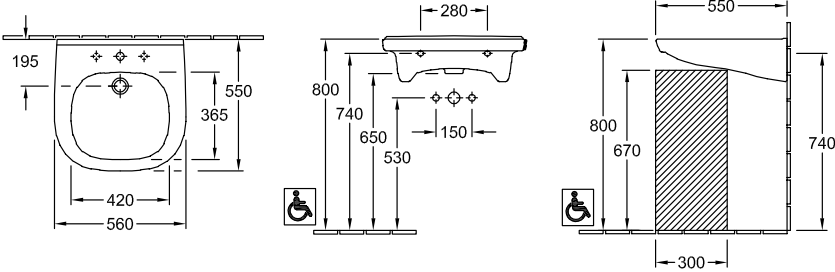

TECHNICAL DRAWINGS

411955

DE