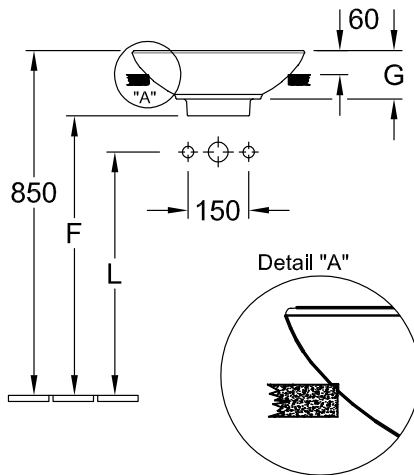

SURFACE-MOUNTED WASHBASIN LOOP & FRIENDS

PRODUCT INFORMATION

1 . POSITION

Model	411801
Width	380 mm
Weight	6,5 kg
Description	Sanitary ceramics incl. template, incl. unclosable valve with ceramic valve cover EN 31, EN 14688
Tap fitting / Tap hole remark	for wall-mounted washbasin mixers or tall pillar tap fittings, without tap hole area
Overflow remark	without overflow, Please note: unclosable outlet valve must be used with models without overflow
Material	Sanitary ceramics
Specification texts	Loop & Friends; Semi-recessed washbasin; Sanitary ceramics; Size: Diameter: 380 mm; Round; for wall- mounted washbasin mixers or tall pillar tap fittings, without tap hole area; without overflow; Please note: unclosable outlet valve must be used with models without overflow; incl. template, incl. unclosable valve with ceramic valve cover; EN 31, EN 14688

TECHNICAL DRAWINGS

411801

	A	B	C	D	E	F	G	H	L
4114 00/01	430	430	390	390	215	690	120	347±1	570
4118 00/01	380	380	340	340	190	700	110	307±1	580