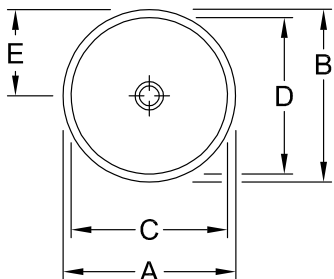

SURFACE-MOUNTED WASHBASIN LOOP & FRIENDS

PRODUCT INFORMATION

1 . POSITION

Model	411801
Width	380 mm
Weight	6,5 kg
Description	Sanitary ceramics incl. template, incl. unclosable valve with ceramic valve cover EN 31, EN 14688
Tap fitting / Tap hole remark	for wall-mounted washbasin mixers or tall pillar tap fittings, without tap hole area
Overflow remark	without overflow, Please note: unclosable outlet valve must be used with models without overflow
Material	Sanitary ceramics
Specification texts	Loop & Friends; Semi-recessed washbasin; Sanitary ceramics; Size: Diameter: 380 mm; Round; for wall- mounted washbasin mixers or tall pillar tap fittings, without tap hole area; without overflow; Please note: unclosable outlet valve must be used with models without overflow; incl. template, incl. unclosable valve with ceramic valve cover; EN 31, EN 14688

TECHNICAL DRAWINGS

411801

	A	B	C	D	E	F	G	H	L
4114 00/01	430	430	390	390	215	690	120	347±1	570
4118 00/01	380	380	340	340	190	700	110	307±1	580